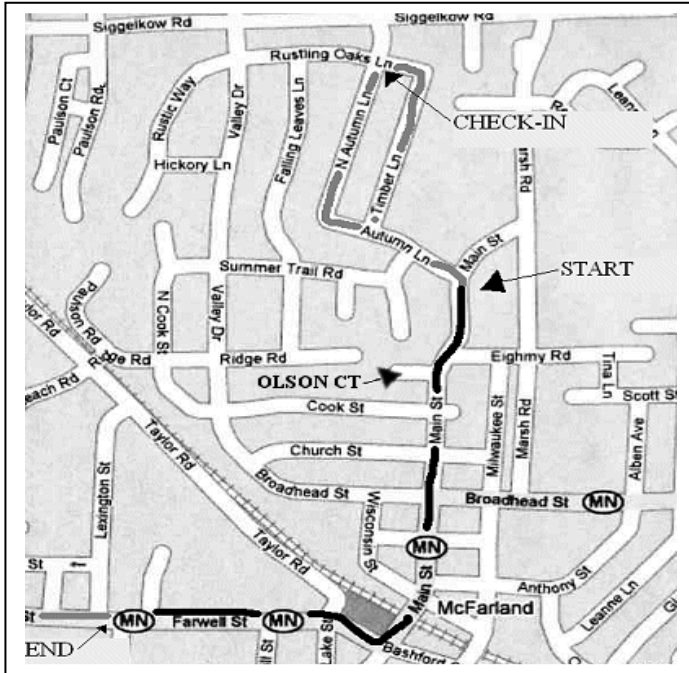

2011 McFARLAND FAMILY FESTIVAL/HOMECOMING PARADE

Sunday, September 18th

Thank you for participating in this year's parade. We are looking forward to a wonderful event. Please remember that a member of your group must check in before the parade. (Individual participants do not have to check in.) Vehicles will not be allowed on the parade line-up roads.

PARADE ROUTE AND TIMES

Directions to Check-In point:

Exit Hwy 51 at Siggelkow Rd. Go east (left) to North Autumn Lane.

Check In point: intersection of Rustling Oaks & N Autumn Lane (No Exceptions)
(No drop offs at Main & Autumn Lane)

Check in Time: 11 – 11:45am

Parade Start Time: 12:00 noon

Parade Route: South on Main Street. Right on Farwell to McFarland HS/festival grounds

For further information regarding the parade, contact mcfarlandparade@gmail.com