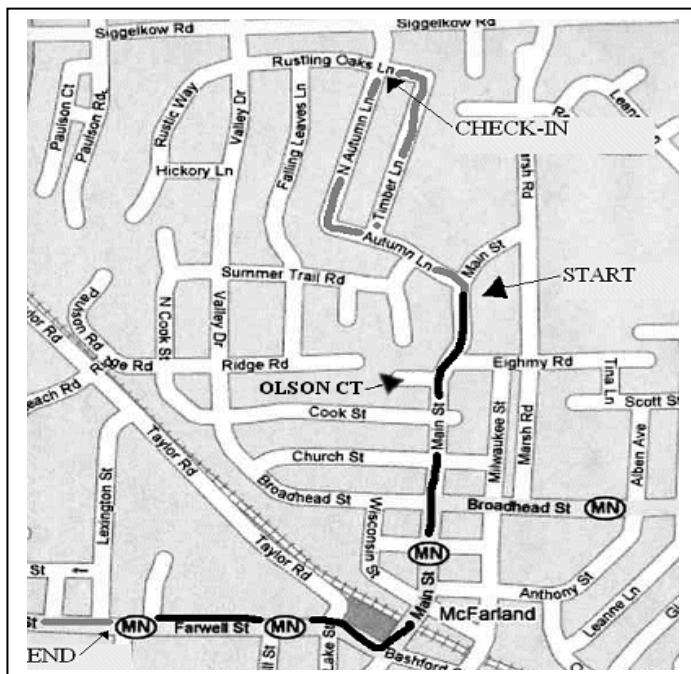

2011 McFARLAND FAMILY FESTIVAL/HOMECOMING PARADE

Sunday, September 18th at 12:00 noon

We are looking forward to having your group participate in this year's parade.

Entrance Fees: \$50 for local, McFarland businesses
\$75 for other businesses
\$100 entrance fee for political candidates and parties and/or causes

**There is no fee for non-profit youth or civic organizations, as determined by the parade committee.

PARADE ROUTE AND TIMES

Directions to Check-In point:

Exit Hwy 51 at Siggelkow Rd. Go east (left) to North Autumn Lane.

Check In point: intersection of Rustling Oaks & N Autumn Lane (No Exceptions)
(No drop offs at Main & Autumn Lane)

Check in Time: 11 – 11:45am

Parade Start Time: 12:00 noon

Parade Route: South on Main Street. Right on Farwell to McFarland HS/festival grounds